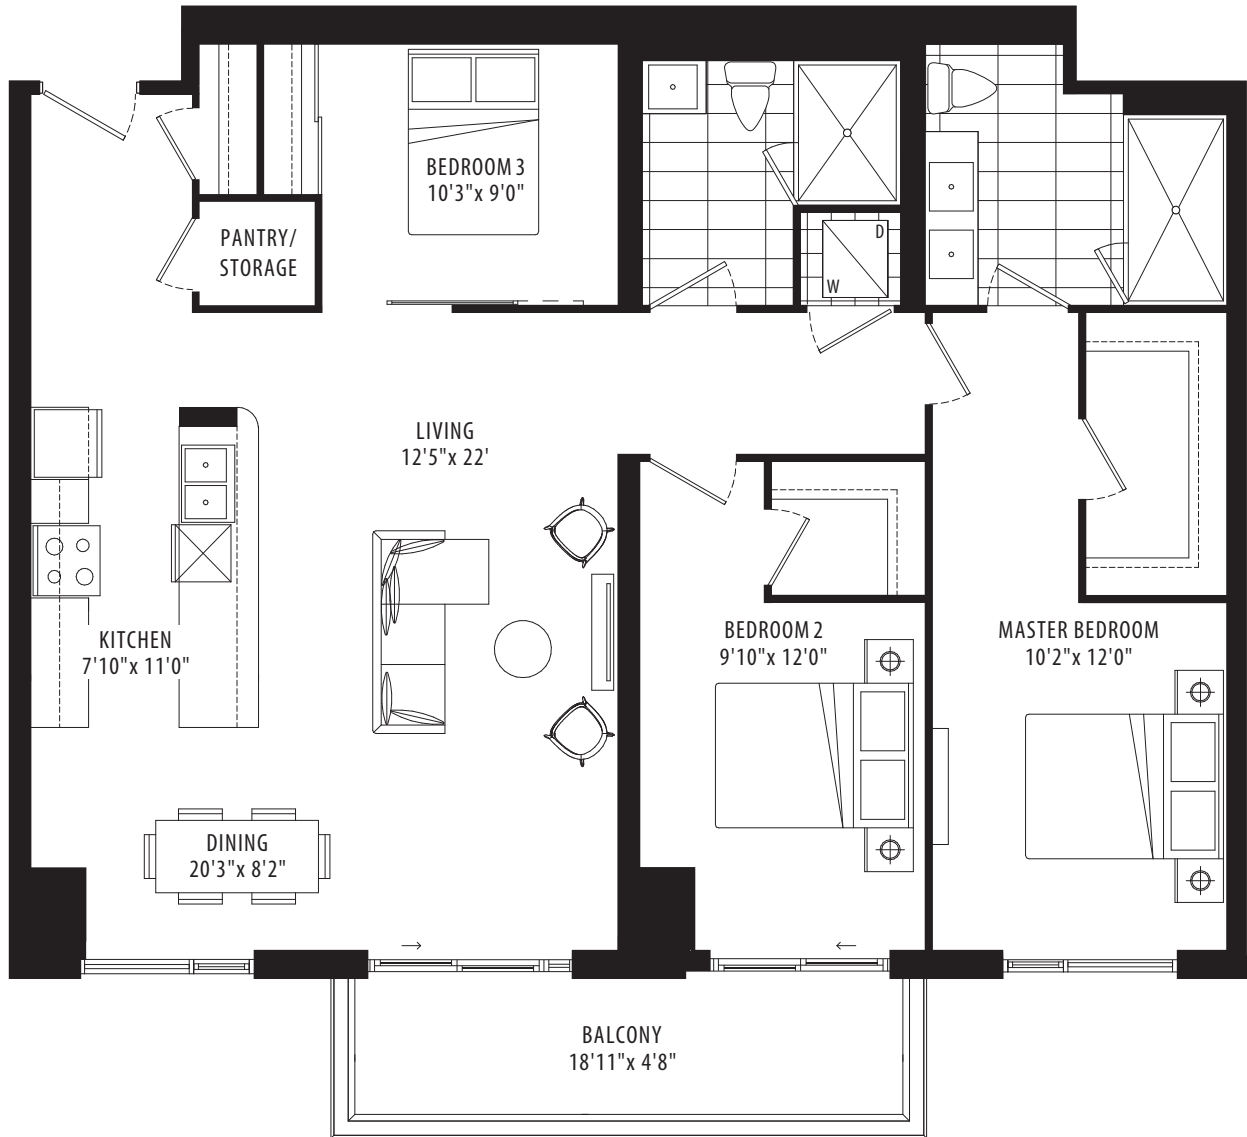

KEYSTONE

BY KANNEFF

PHASE 2 : EAST TOWER

MODEL LAYOUTS

3 BEDROOM

KEYSTONECONDOS.CA

QUALITY AND COMMITMENT FOR OVER 65 YEARS | KANNEFF.COM

FLOOR 17

FLOOR 18-20

BUILDING 2