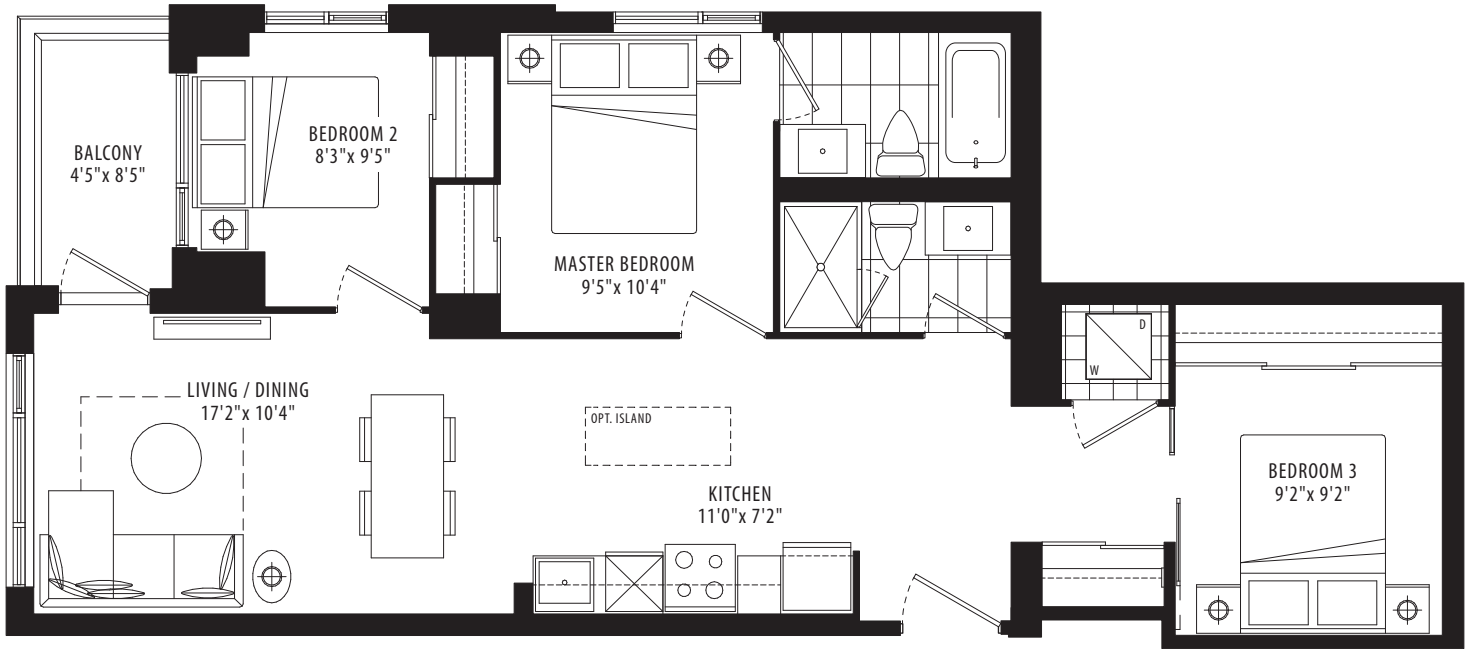

# KEYSTONE

BY KANNEFF

PHASE 1 : WEST TOWER

MODEL LAYOUTS

**3 BEDROOM**

[KEYSTONECONDOS.CA](http://KEYSTONECONDOS.CA)

QUALITY AND COMMITMENT FOR OVER 65 YEARS | [KANNEFF.COM](http://KANNEFF.COM)

BUILDING 1